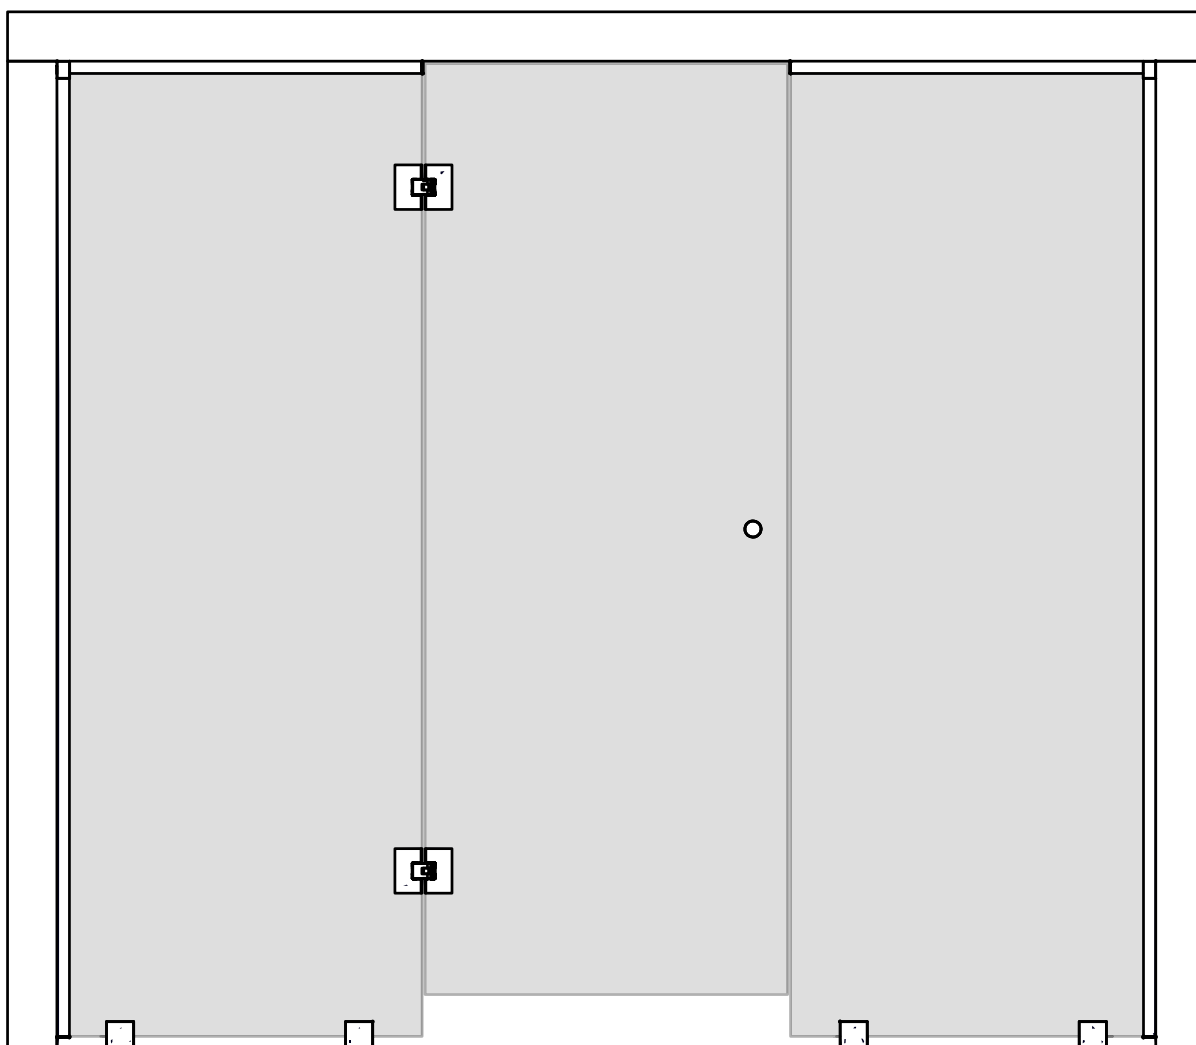

HIETAKARI®

8/25 6HRLM

S47

Parts

1. x2

2. x2

3. x4

4/83 31RLM

4. 5x25mm

4/83 14RLM

5. 3.5x39mm

6. x1

7. x1

8. x1

8/65 242LM

9. x4

4/83 99RLM

10. x4

11. x2

Tools

A

Ø4 mm
Ø5 mm
B

C – Silicone

E